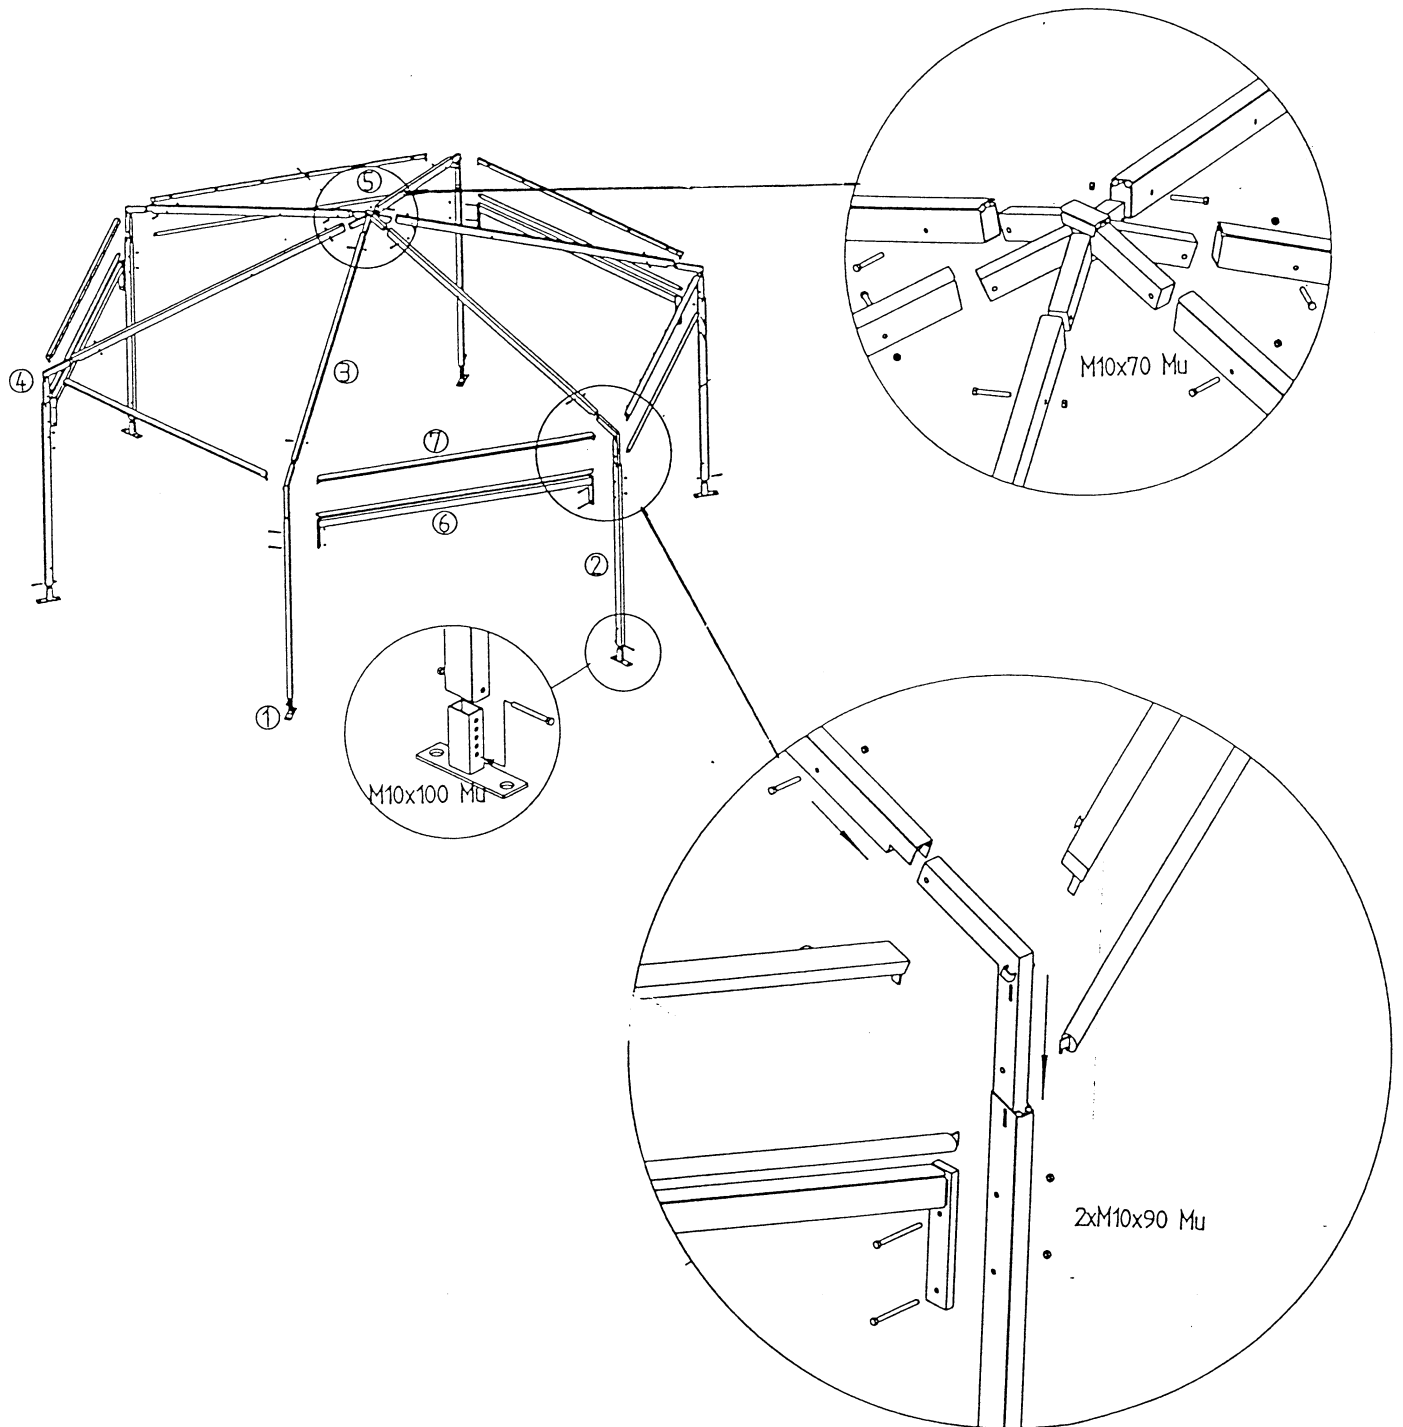

**multiflex Pavillon Available 6m, 9m, 12m**

- 1. Base plate
- 2. leg
- 3. Rafter
- 4. Eave Insert
- 5. Ridge insert

- 6. Portal brace
- 7. Eave purlin