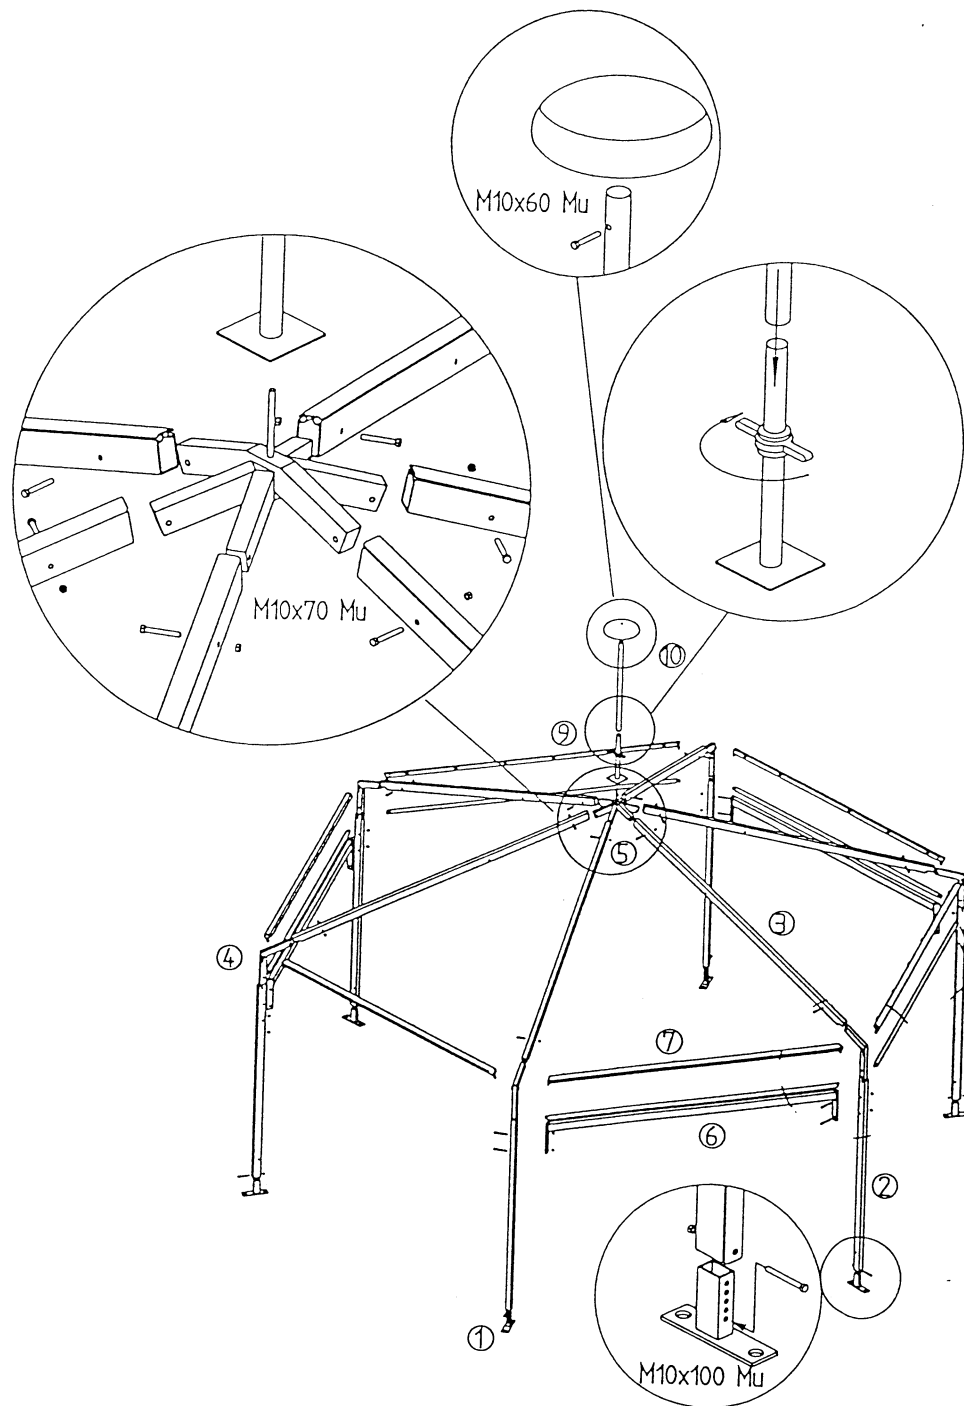

**multiflex Domicile: Available 6m, 9m, 12m**

- 1. Base plate
- 2. leg
- 3. Rafter
- 4. Eave Insert
- 5. Ridge insert

- 6. Portal brace
- 7. Eave purlin
- 9. Screw Jack
- 10. Dome dish