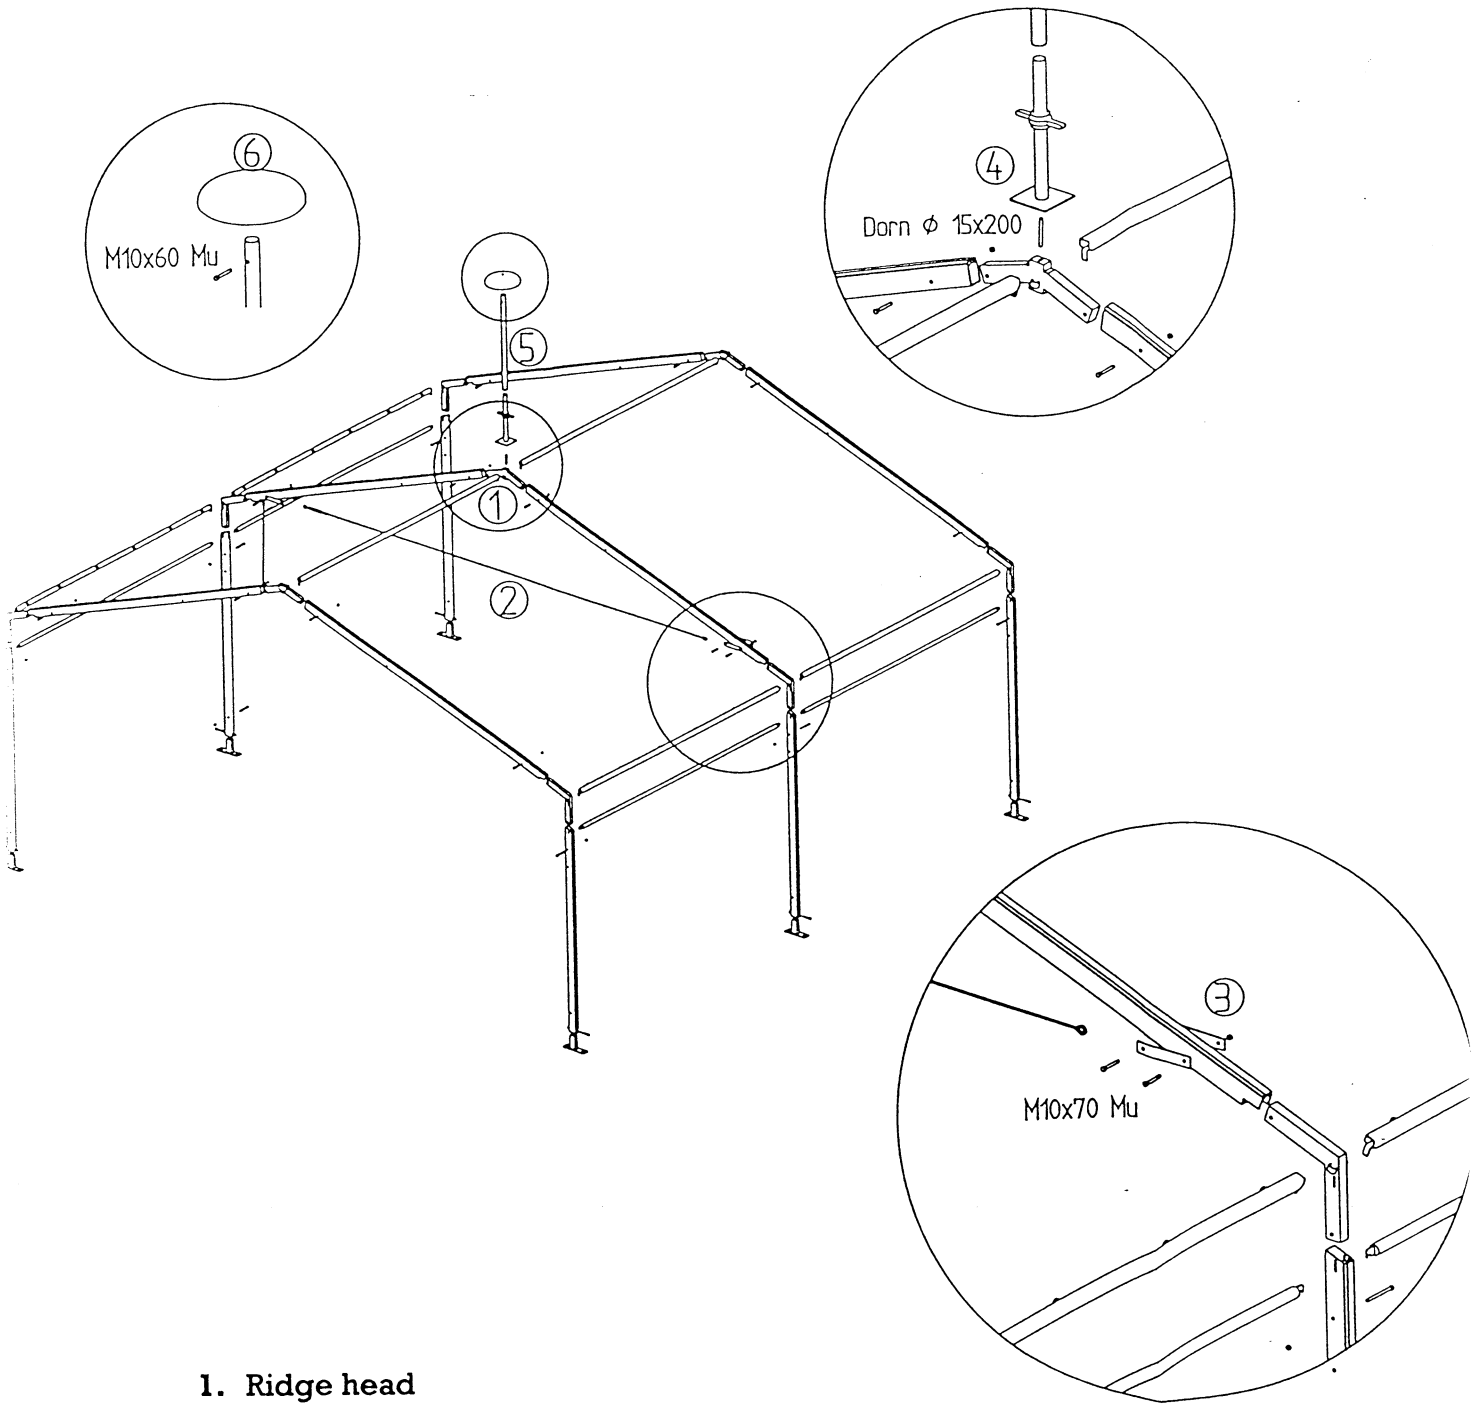

**multiflex Dome unit: Available 6m, 9m**

1. Ridge head
2. Dome cable
3. Cable bracket
4. Screw jack
5. Dome pole
6. Dome dish